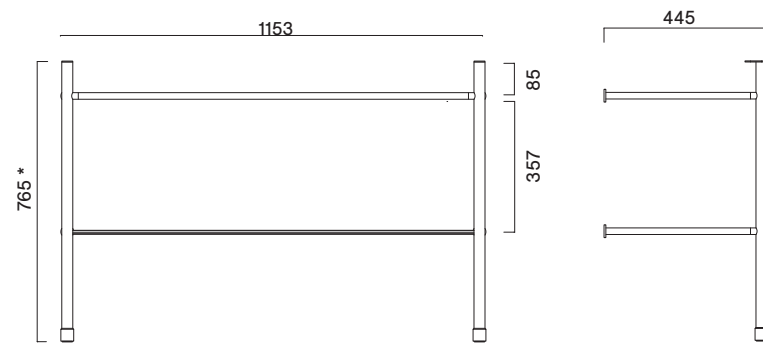

Frame D30 - 120x47

Description	cm 120x47 kg 15,6	Structure Ø30 in chromed brass with extraclear tempered glass shelf back-painted white.
Codes, colours and finishes	04 5812 0061	Chrome <input type="radio"/>
Dimensions		

* Height with end cap adjusted at halfway